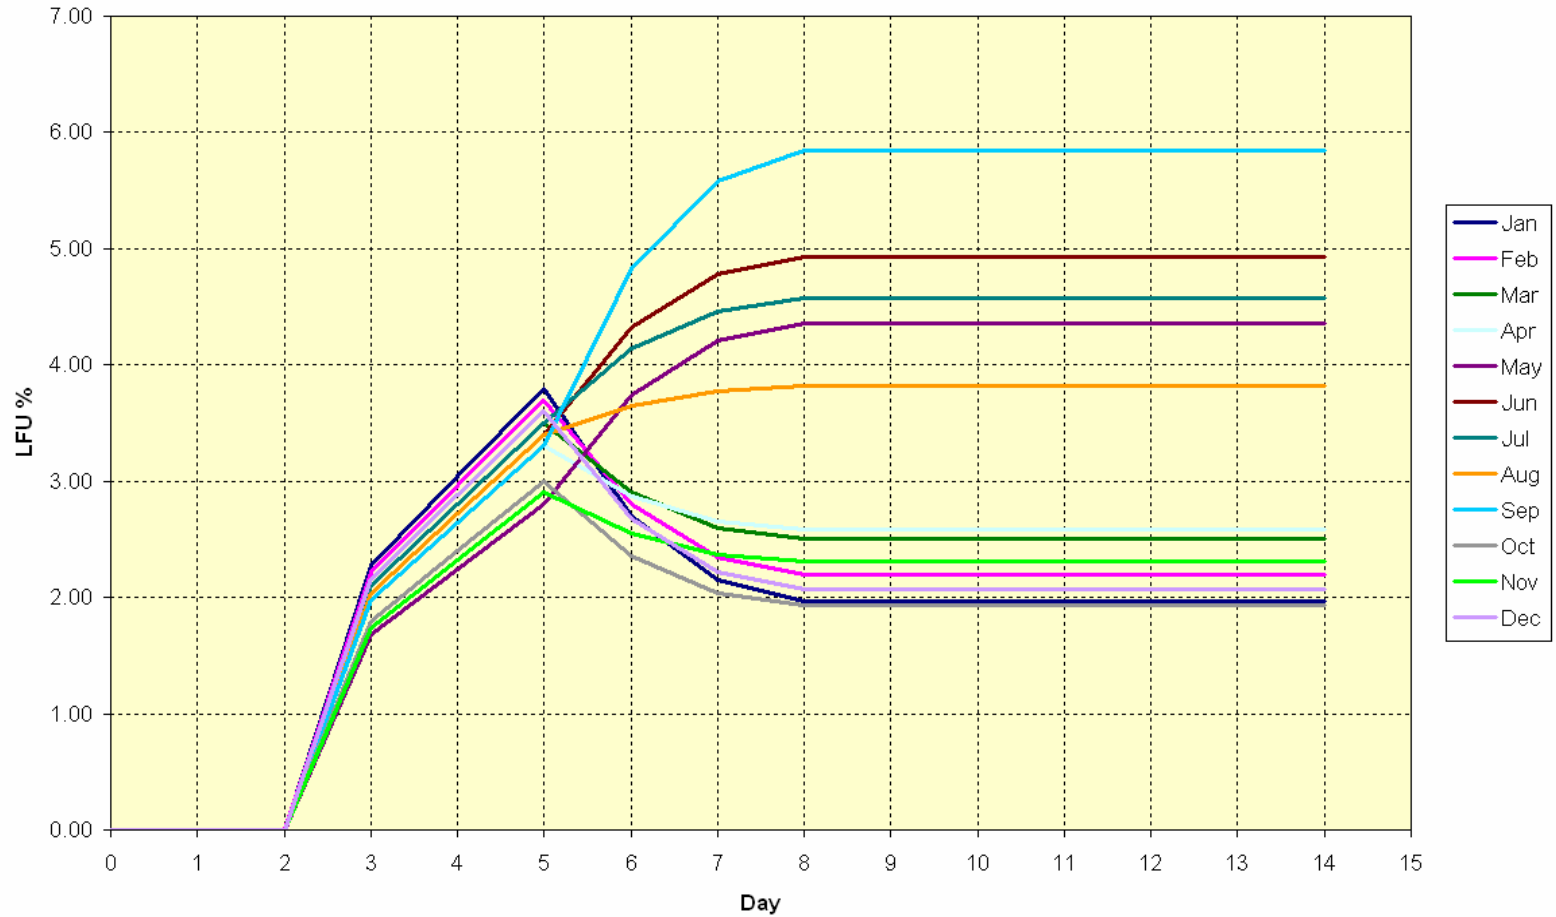

Short Term – LFU Calculation (Load Forecast Uncertainty)

Presented to FASC October 22, 2007

2007 Load Forecast Uncertainty

LFU Issue - Possible Change

2007 Load Forecast Uncertainty - Proposed